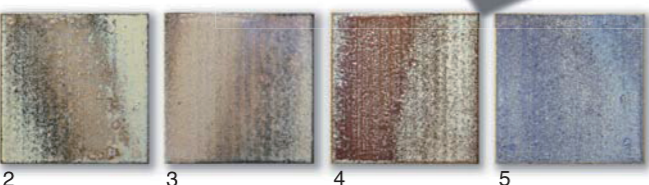

Kowa Collection

Taiko Glazed Stoneware Tile

■ 147x147mm
72x147mm
34.5x147mm

Convex (t=10~24mm)
Flat (t=10mm)

Color
All colors are available in all shapes.

Galuchat Glazed Porcelain Tile

■ 144x144mm
(t=11mm)

Color

Bright white

Bright Black

Bright Luster white

Bright Luster Black

Miyabi Glazed Porcelain Tile

■ 45x45mm (t=9mm)

Matt Luster Black