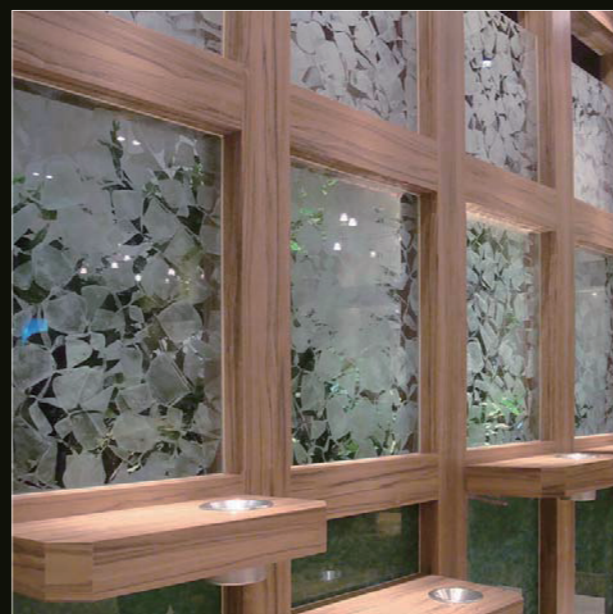

Color
All colors are available in all shapes.

**Chip Mosaic
Glazed Porcelain Tile**

■ 15~23x25mm
(t=4mm)

**Thermal Light Gleam
Glass Tile**

■ 300x300mm
(t=13mm)

Color

2 Layer System

**Cullet Glass
Glass**