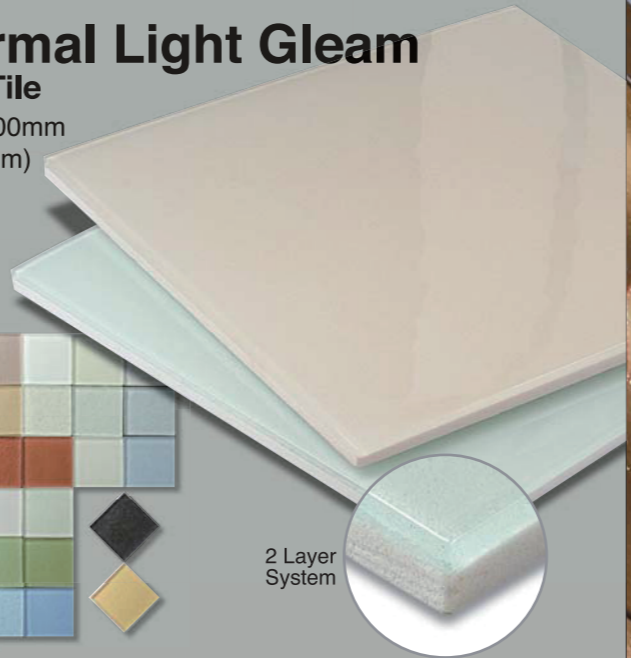

Color
All colors are available in all shapes.

**Chip Mosaic
Glazed Porcelain Tile**

■ 15~23x25mm
(t=4mm)

**Thermal Light Gleam
Glass Tile**

■ 300x300mm
(t=13mm)

Color

2 Layer System

**Cullet Glass
Glass**

■ 97x97mm(t=7mm)
148mm Hexagon(t=7mm)
13x197mm Liner(t=10mm)
30x145mm Round(t=13mm)

Field Tile
Shark Skin Texture
5 colors
Only 97x97mm · 148mm Hexagon ·
30x145mm Round

Edo Series Available in all shapes.

Flower Series Available in all shapes.

White Base (2 colors x 4 design)

White Base (4 design)

Black Base (4 design)

Azuchi Glazed Stoneware Tile

■ 95x95mm(t=10mm)
25x200mm(t=14mm)

Color
All colors are available in all shapes.