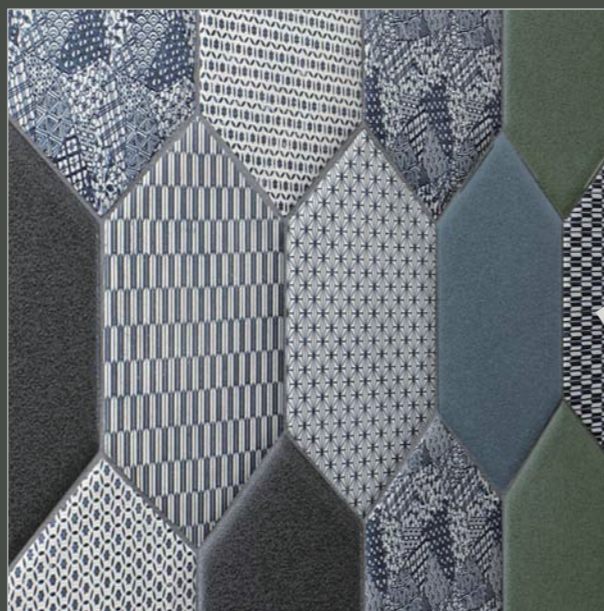

Inishie Glazed Porcelain Tile

■ 97x97mm(t=7mm)
148mm Hexagon(t=7mm)
13x197mm Liner(t=10mm)
30x145mm Round(t=13mm)

Field Tile
Shark Skin Texture
5 colors
Only 97x97mm · 148mm Hexagon ·
30x145mm Round

Edo Series Available in all shapes.

Flower Series Available in all shapes.

White Base (2 colors x 4 design)

White Base (4 design)

Black Base (4 design)