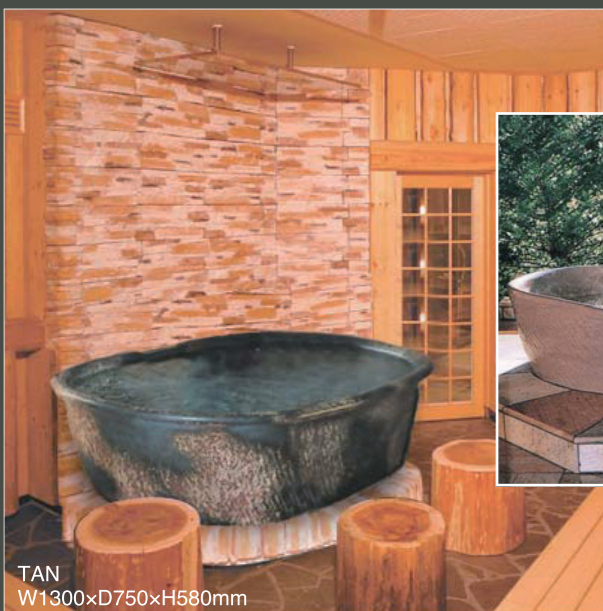

Color

All colors are available in all shapes.

Sora Glazed Porcelain Tile

■ Ø65mm (t=8mm)

Color

Pottery Bath Glazed Stoneware

RED-GLAY
W1800x
D950x
H550mm

TAN
W1300xD750xH580mm

The real Japanese "Wa" style.
These are the authentic bathtubs
of Japan. We bring to you all the
elements to recreate the true
Japanese bath culture.

RURI
W1600xD800xH500mm

Inishie Glazed Porcelain Tile