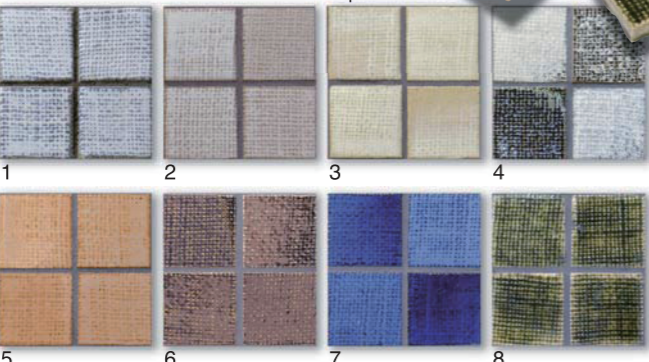

Gashu Glazed Stoneware Tile

■ 115x115mm(t=13mm)
55x55mm(t=13mm)
60x235mm Molding
30x235mm Border

Color All colors are available in all shapes.