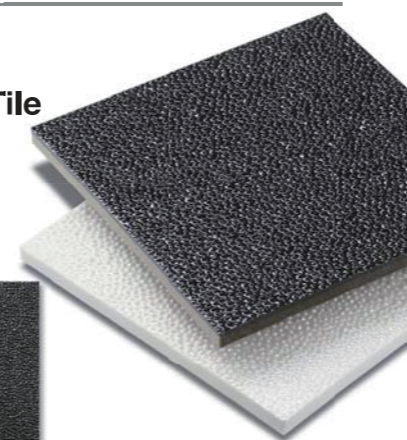

Color

Bright white

Bright Black

Bright Luster white

Bright Luster Black

Miyabi Glazed Porcelain Tile

■ 45x45mm (t=9mm)

Matt Luster Black

Gashu Glazed Stoneware Tile

■ 115x115mm(t=13mm)
55x55mm(t=13mm)
60x235mm Molding
30x235mm Border

Color All colors are available in all shapes.

Toha Glazed Stoneware Tile

■ 60x120mm · 30x120mm
15x60mm

Flat (t=10mm)
Convex (t=10~20mm)
Concave (t=10~24mm)
Accent (t=20mm)