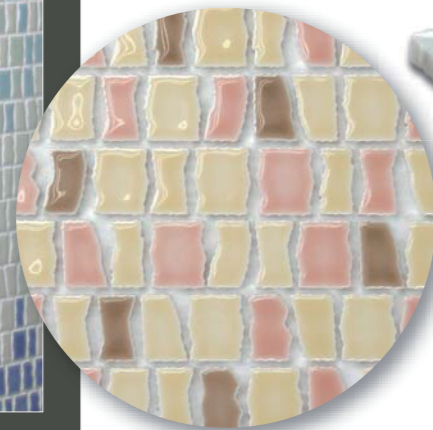

**Cracky
Glazed Porcelain Tile**

■ 46.5x46.5mm(t=6.5mm) •
20x20mm(t=5mm) •
Pebble(t=6.5mm)

Color
All colors are available in all shapes.

**Mono Mosaic
Glazed Porcelain Tile**

■ 15x15mm(t=6mm) •
15x47mm(t=6mm) •

Color
All colors are available in all shapes.

**Chip Mosaic
Glazed Porcelain Tile**

■ 15~23x25mm
(t=4mm)

**Thermal Light Gleam
Glass Tile**

■ 300x300mm
(t=13mm)

Color

2 Layer System

**Cullet Glass
Glass**

■ 97x97mm(t=7mm)
148mm Hexagon(t=7mm)
13x197mm Liner(t=10mm)
30x145mm Round(t=13mm)

Field Tile
Shark Skin Texture
5 colors
Only 97x97mm · 148mm Hexagon ·
30x145mm Round

Edo Series Available in all shapes.

Flower Series Available in all shapes.

White Base (2 colors x 4 design)

White Base (4 design)

Black Base (4 design)

Azuchi Glazed Stoneware Tile

■ 95x95mm(t=10mm)
25x200mm(t=14mm)

Color
All colors are available in all shapes.