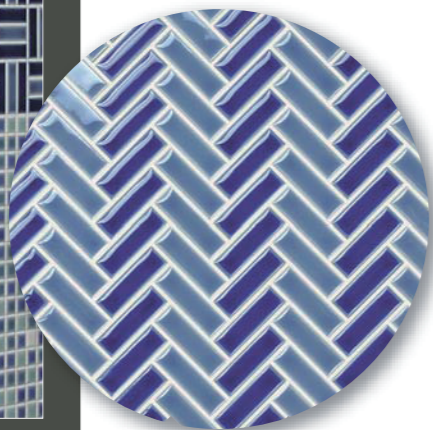

**Cracky
Glazed Porcelain Tile**

■ 46.5x46.5mm(t=6.5mm) •
20x20mm(t=5mm) •
Pebble(t=6.5mm)

Color
All colors are available in all shapes.

**Mono Mosaic
Glazed Porcelain Tile**

■ 15x15mm(t=6mm) •
15x47mm(t=6mm) •

Color
All colors are available in all shapes.

**Chip Mosaic
Glazed Porcelain Tile**

■ 15~23x25mm
(t=4mm)

**Thermal Light Gleam
Glass Tile**

■ 300x300mm
(t=13mm)

Color

2 Layer System

**Cullet Glass
Glass**

■ 97x97mm(t=7mm)
148mm Hexagon(t=7mm)
13x197mm Liner(t=10mm)
30x145mm Round(t=13mm)

Field Tile
Shark Skin Texture
5 colors
Only 97x97mm · 148mm Hexagon ·
30x145mm Round

Edo Series Available in all shapes.

Flower Series Available in all shapes.

White Base (2 colors x 4 design)

White Base (4 design)

Black Base (4 design)

Azuchi Glazed Stoneware Tile

■ 95x95mm(t=10mm)
25x200mm(t=14mm)

Color
All colors are available in all shapes.