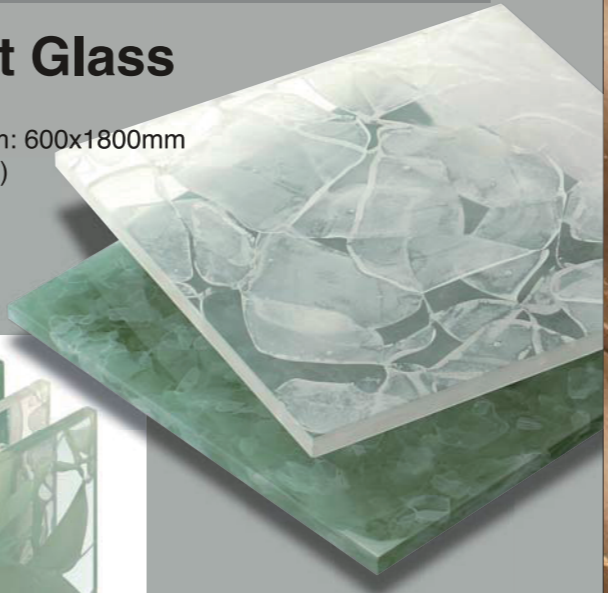

**Cullet Glass
Glass**

■ maximum: 600x1800mm
(t=10mm)