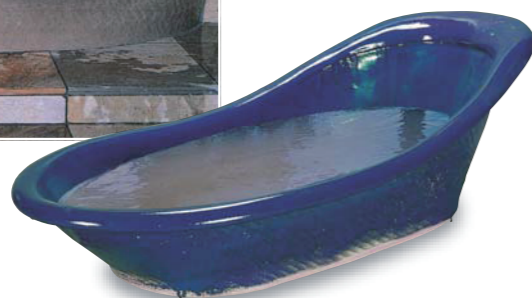

Gashu Glazed Stoneware Tile

■ 115x115mm(t=13mm)
55x55mm(t=13mm)
60x235mm Molding
30x235mm Border

Color All colors are available in all shapes.

Toha Glazed Stoneware Tile

■ 60x120mm · 30x120mm
15x60mm

Flat (t=10mm)
Convex (t=10~20mm)
Concave (t=10~24mm)
Accent (t=20mm)

Color

All colors are available in all shapes.

Sora Glazed Porcelain Tile

■ Ø65mm (t=8mm)

Color

Pottery Bath Glazed Stoneware

RED-GLAY
W1800x
D950x
H550mm

TAN
W1300xD750xH580mm

The real Japanese "Wa" style.
These are the authentic bathtubs
of Japan. We bring to you all the
elements to recreate the true
Japanese bath culture.

RURI
W1600xD800xH500mm

Inishie Glazed Porcelain Tile