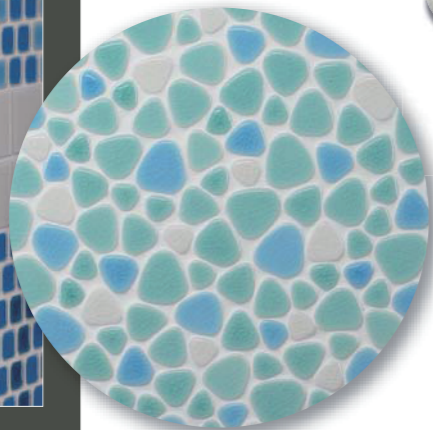

**Cracky
Glazed Porcelain Tile**

■ 46.5x46.5mm(t=6.5mm) •
20x20mm(t=5mm) •
Pebble(t=6.5mm)

Color
All colors are available in all shapes.

**Mono Mosaic
Glazed Porcelain Tile**

■ 15x15mm(t=6mm) •
15x47mm(t=6mm) •

Color
All colors are available in all shapes.

**Chip Mosaic
Glazed Porcelain Tile**

■ 15~23x25mm
(t=4mm)

**Thermal Light Gleam
Glass Tile**

■ 300x300mm
(t=13mm)

Color

2 Layer System

**Cullet Glass
Glass**

■ 97x97mm(t=7mm)
148mm Hexagon(t=7mm)
13x197mm Liner(t=10mm)
30x145mm Round(t=13mm)

Field Tile
Shark Skin Texture
5 colors
Only 97x97mm · 148mm Hexagon ·
30x145mm Round

Edo Series Available in all shapes.

Flower Series Available in all shapes.

White Base (2 colors x 4 design)

White Base (4 design)

Black Base (4 design)

Azuchi Glazed Stoneware Tile

■ 95x95mm(t=10mm)
25x200mm(t=14mm)

Color
All colors are available in all shapes.