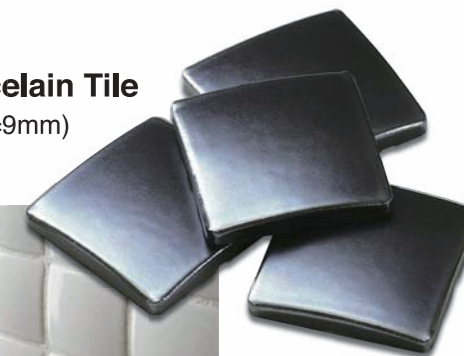

Color

Bright white

Bright Black

Bright Luster white

Bright Luster Black

Miyabi Glazed Porcelain Tile

■ 45x45mm (t=9mm)

Matt Luster Black