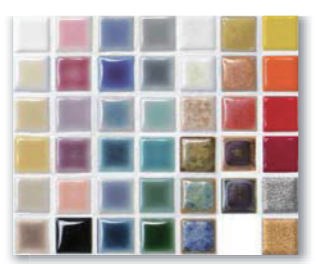

**Cracky
Glazed Porcelain Tile**

■ 46.5x46.5mm(t=6.5mm) •
20x20mm(t=5mm) •
Pebble(t=6.5mm)

Color
All colors are available in all shapes.

**Mono Mosaic
Glazed Porcelain Tile**

■ 15x15mm(t=6mm) •
15x47mm(t=6mm) •

Color
All colors are available in all shapes.

**Chip Mosaic
Glazed Porcelain Tile**

■ 15~23x25mm
(t=4mm)

**Thermal Light Gleam
Glass Tile**

■ 300x300mm
(t=13mm)

Color

2 Layer System

**Cullet Glass
Glass**

Color

All colors are available in all shapes.

Sora Glazed Porcelain Tile

■ Ø65mm (t=8mm)

Color

Pottery Bath Glazed Stoneware

RED-GLAY
W1800x
D950x
H550mm

TAN
W1300xD750xH580mm

Flower Series Available in all shapes.

White Base (2 colors x 4 design)

White Base (4 design)

Black Base (4 design)

Azuchi Glazed Stoneware Tile

■ 95x95mm(t=10mm)
25x200mm(t=14mm)

Color
All colors are available in all shapes.