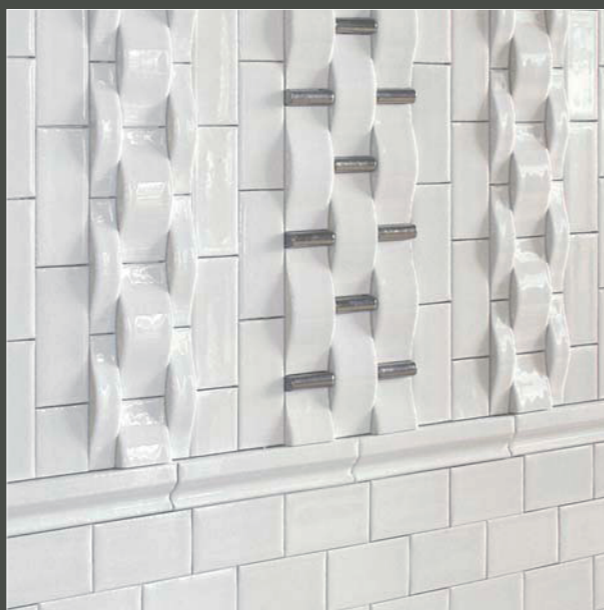

Gashu Glazed Stoneware Tile

■ 115x115mm(t=13mm)
55x55mm(t=13mm)
60x235mm Molding
30x235mm Border

Color All colors are available in all shapes.