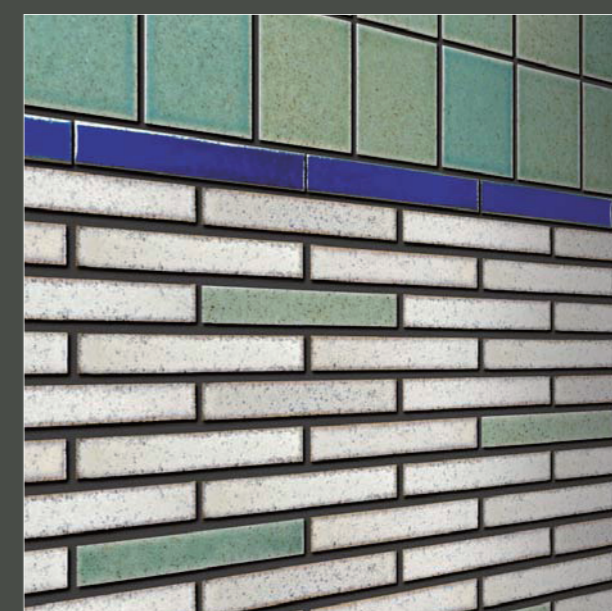

Taiko Glazed Stoneware Tile

■ 147x147mm
72x147mm
34.5x147mm

Convex (t=10~24mm)
Flat (t=10mm)

Color
All colors are available in all shapes.

Galuchat Glazed Porcelain Tile

■ 144x144mm
(t=11mm)

Color

Bright white

Bright Black

Bright Luster white

Bright Luster Black

Miyabi Glazed Porcelain Tile

■ 45x45mm (t=9mm)

Matt Luster Black

Gashu Glazed Stoneware Tile

■ 115x115mm(t=13mm)
55x55mm(t=13mm)
60x235mm Molding
30x235mm Border

Color All colors are available in all shapes.

Toha Glazed Stoneware Tile

■ 60x120mm · 30x120mm
15x60mm

Flat (t=10mm)
Convex (t=10~20mm)
Concave (t=10~24mm)
Accent (t=20mm)

Color

All colors are available in all shapes.

Sora Glazed Porcelain Tile

■ Ø65mm (t=8mm)

Color

Pottery Bath Glazed Stoneware

RED-GLAY
W1800x
D950x
H550mm

TAN
W1300xD750xH580mm

The real Japanese "Wa" style.
These are the authentic bathtubs
of Japan. We bring to you all the
elements to recreate the true
Japanese bath culture.

RURI
W1600xD800xH500mm

Inishie Glazed Porcelain Tile

■ 97x97mm(t=7mm)
148mm Hexagon(t=7mm)
13x197mm Liner(t=10mm)
30x145mm Round(t=13mm)

Field Tile
Shark Skin Texture
5 colors
Only 97x97mm · 148mm Hexagon ·
30x145mm Round

Edo Series Available in all shapes.

Flower Series Available in all shapes.

White Base (2 colors x 4 design)

White Base (4 design)

Black Base (4 design)

Azuchi Glazed Stoneware Tile

■ 95x95mm(t=10mm)
25x200mm(t=14mm)

Color
All colors are available in all shapes.