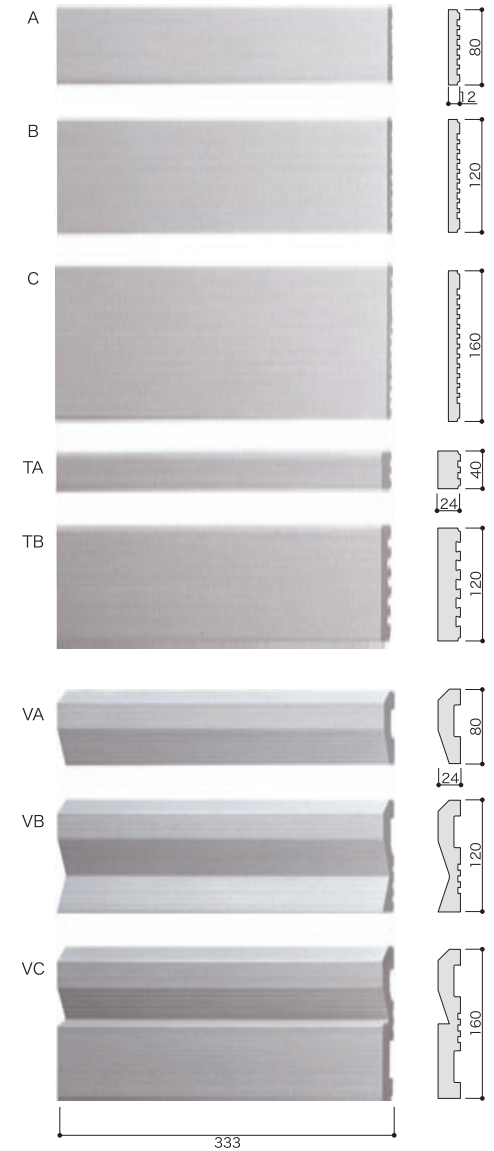

# M-relief model

## Pearl

### M-relief model

NO.	color	pcs/m <sup>2</sup>	size (LxWxT mm)	weight/pc
A	pearl	38	333x80x12	600g
B		25	333x120x12	920g
C		19	333x160x12	1280g
TA		75	333x40x24	570g
TB		25	333x120x24	1730g

NO.	color	pcs/m <sup>2</sup>	size (LxWxT mm)	weight/pc
VA	pearl	38	333x80x24	1040g
VB		25	333x120x24	1500g
VC		19	333x160x24	2280g